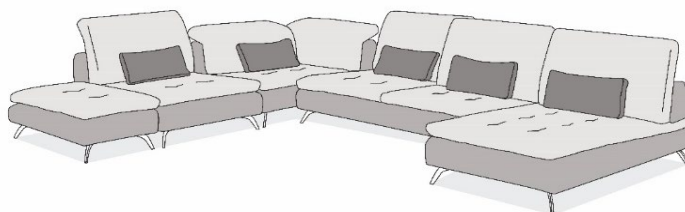

Legs :

Material : metal	Height (cm) :	Color : black

Seating cushions :

☒ Fixed	☐ Loose	

Interior structure : Solid pine wood + plywood + exotic wood

4 colors to specify :
1 for seating cushions + back cushions
1 for frame
2 for decorative cushion Molly : main color + detail color