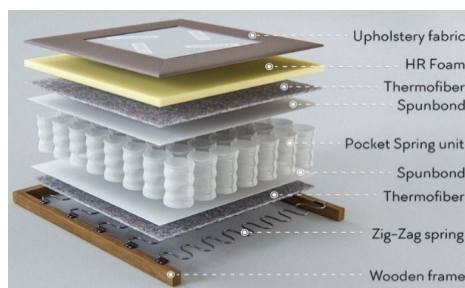

CONFORTLUXE - Technical description sheet

AVENUE

Combination + width (cm)	Net weight Without packaging (kilos)	Dimensions in packaging (cm)	Volume in packaging (m3)	Gross weight With packaging (kilos)	Name of decoration cushion + size	# deco cushions
UNICA	0,5	47 x 47 x 12	0,03	0,60	/	/

Height (cm) : 100/79
Seat height (cm) : 45
Armrest height (cm) : 61

Depth (cm) : 110
Seat depth (cm) : 57
Armrest width (cm) : 20

Type of packaging : Bullpack reinforced with cardboard

Upholstery :

☒ cat. B (all fabrics)	☒ cat. C (all fabrics)	☒ cat. D (all fabrics)	☐ Azores

Furnishing :

Seat (standard)	☒ PU foam	☒ Pocket spring	Density (kg/m³) :	30
Seat (firm)	NOT POSSIBLE			
Back	☒ PU foam	☐ Flocca	Density (kg/m³) :	25
Arm	☒ PU foam	☐ Flocca	Density (kg/m³) :	23

Suspension seat :

☒ Z-Spring/Nossag	☐ Webbing/Sangles

Interior layers seat :