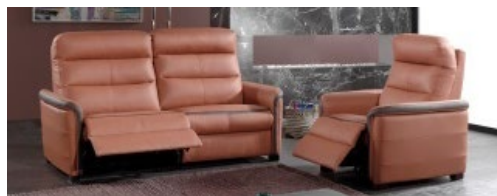

CONFORTLUXE - Technical description sheet

JASMIN

Combination + width (cm)	Net weight Without packaging (kilos)	Dimensions in packaging (cm) + Volume (m3)	Gross weight With packaging (kilos)
170 cm 2510 170 cm 2501	59	Dimensions : 173x 97 x 109 Volume : 1,83	60
154 cm 2500	52	Dimensions : 157x 97 x 109 Volume : 1,66	53
93 cm 93 cm R R 1510 1501	34	Dimensions : 96x 97 x 109 Volume : 1,02	35
77 cm R 1500	27	Dimensions : 80x 97 x 109 Volume : 0,85	28
136 cm 136 cm 2010 2001	49	Dimensions : 139x 97 x 109 Volume : 1,47	50
120 cm 2000	42	Dimensions : 123 x 97 x 109 Volume : 1,3	43
76 cm 76 cm R R 1210 1201	31	Dimensions : 79x 97 x 109 Volume : 0,84	32
60 cm R 1200	24	Dimensions : 63 x 97 x 109 Volume : 0,67	25
88 cm 88 cm 165 cm 165 cm 6010 6001	49	Dimensions : 91 x 97 x 167 Volume : 1,48	50