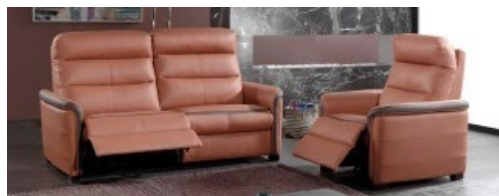

CONFORTLUXE - Technical description sheet

JASMIN

Combination + width (cm)	Net weight Without packaging (kilos)	Dimensions in packaging (cm) + Volume (m3)	Gross weight With packaging (kilos)
197 cm R R R 3311	72	Dimensions : 200 x 97 x 109 Volume : 2,12	73
186 cm R R 2511	67	Dimensions : 189 x 97 x 109 Volume : 2,00	68
152 cm R R 2011	57	Dimensions : 155 x 97 x 109 Volume : 1,64	58
87 cm R 1011	37	Dimensions : 90 x 97 x 109 Volume : 0,95	38
65 cm 65 cm 42 cm 7100	13	Dimensions : 67 x 67 x 43 Volume : 0,19	13,5
181 cm 3310 181 cm 3301	65	Dimensions : 184x 97 x 109 Volume : 1,95	66
165 cm 3300	58	Dimensions : 168x 97 x 109 Volume : 1,78	59
71 cm R 1010 71 cm R 1001	29	Dimensions : 74 x 97 x 109 Volume : 0,78	30
55 cm R 1000	22	Dimensions : 58 x 97 x 109 Volume : 0,61	23