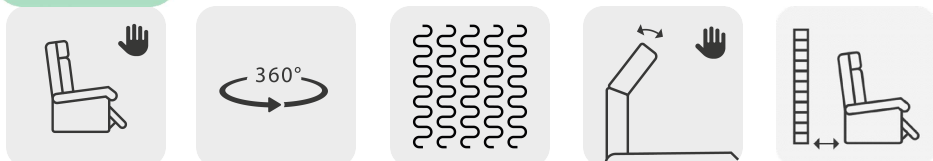

# TODI SWIVEL PUSH BACK- CN8001

Combination	NET L	NET D	NET H	Net weight(kilos)	BRUTO L	BRUTO D	BRUTO H	m <sup>3</sup> with packaging	Gross weight (kilos)	Number of Cartons
1111P-SW	74	85	114	29,5	75	92	51	0,35	35,5	1

<b>Seat height (cm) :</b>	49	<b>Seat depth (cm) :</b>	50
<b>Armrest height (cm) :</b>	58	<b>Depth when push-back (cm) :</b>	145
		<b>Armrest width (cm) :</b>	11

**Type of packaging :** Soft packaging inside carton box