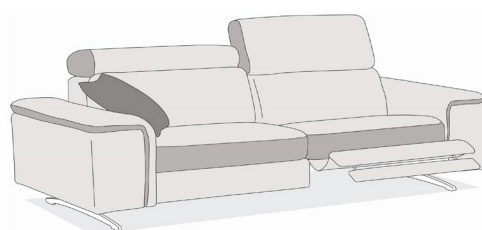

3 colors to specify :

- 1 for model
- 1 for detail
- 1 for decorative cushion Unica