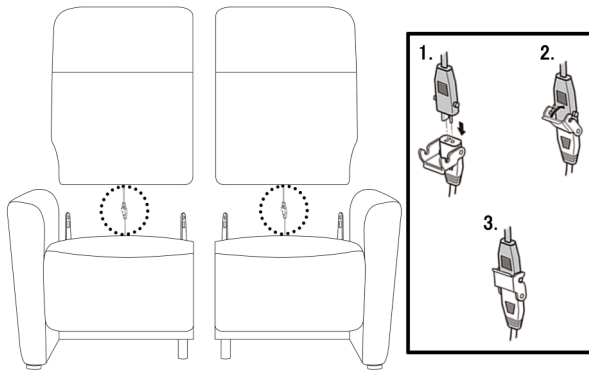

STEP 5

ASSEMBLY INSTRUCTION

MODEL: LN6737 LAUREN 2 SEATER ELECTRIC SOFA - 2211EE

HARDWARE LIST

NO	A	B	C	D	E
DESC					
QTY	1	1	1	1	1

STEP 1

STEP 2

STEP 3