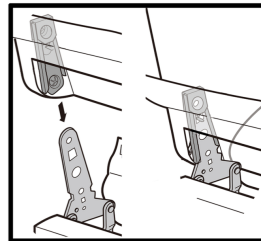

ASSEMBLY INSTRUCTION

MODEL: LN6737 LAUREN 1 SEATER ELECTRIC SOFA - 1111E

HARDWARE LIST

NO	A	B	C
DESC			
QTY	1	1	1

STEP 1

STEP 2

STEP 3