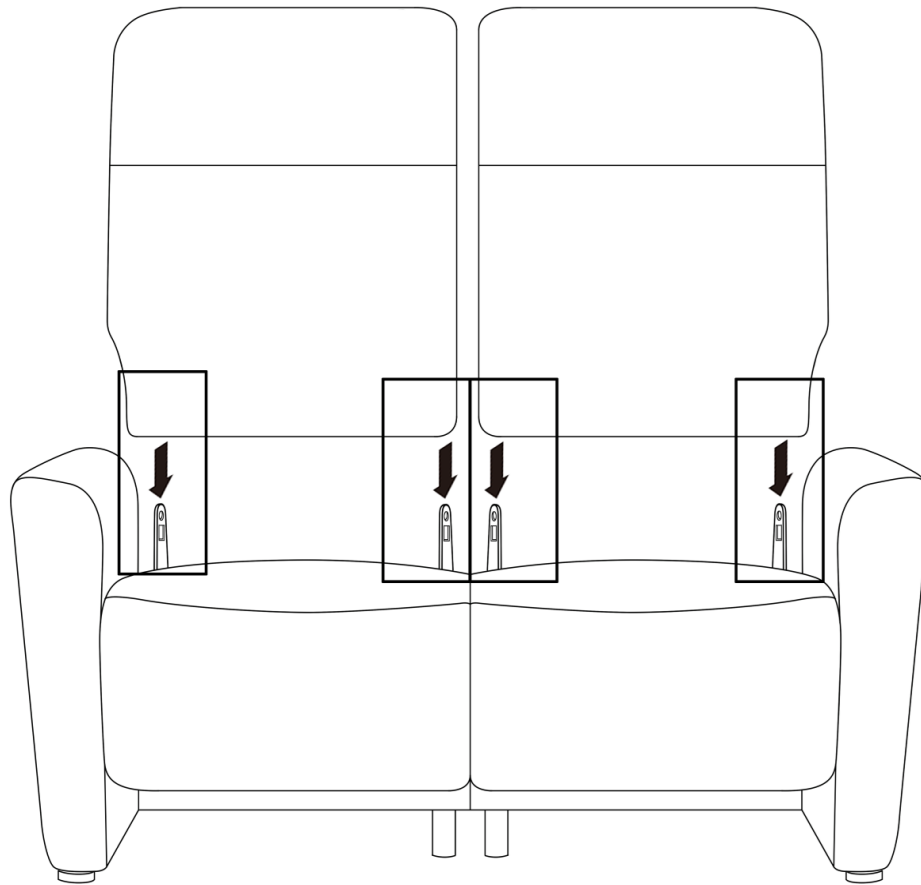

STEP 4

STEP 5

ASSEMBLY INSTRUCTION

MODEL: LN6737 LAUREN 2 SEATER FIXED SOFA - 2211

HARDWARE LIST			
NO	A	B	C
DESC			
QTY	1	1	1

STEP 1

ASSEMBLY INSTRUCTION

MODEL: LN6737 LAUREN 1 SEATER ELECTRIC SOFA - 1111E