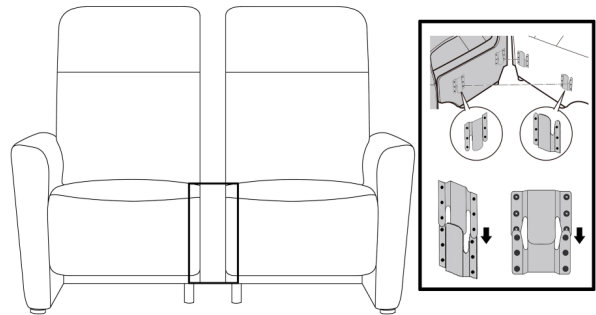

ASSEMBLY INSTRUCTION

MODEL: LN6737 LAUREN 2 SEATER ELECTRIC SOFA - 2211EE

HARDWARE LIST

NO	A	B	C	D	E
DESC					
QTY	1	1	1	1	1

STEP 1

STEP 2

STEP 3

STEP 4

STEP 5