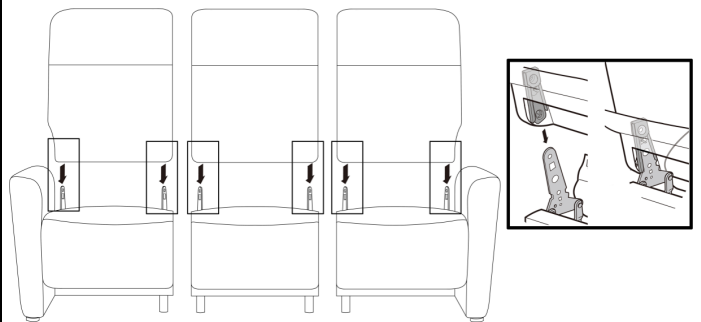

ASSEMBLY INSTRUCTION

MODEL: LN6737 LAUREN 3 SEATER ELECTRIC SOFA - 3311EE

HARDWARE LIST

NO	A	B	C	D	E	F	G
DESC							
QTY	1	1	1	1	1	1	1

STEP 1

STEP 2

STEP 3

STEP 4

STEP 5

ASSEMBLY INSTRUCTION

MODEL: LN6737 LAUREN 2 SEATER ELECTRIC SOFA - 2211EE

HARDWARE LIST

NO	A	B	C	D	E
DESC					
QTY	1	1	1	1	1

STEP 1

STEP 2

STEP 3