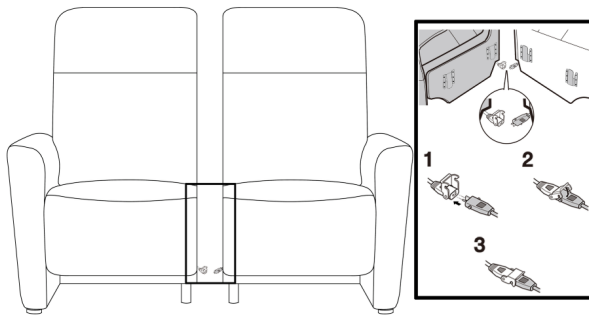

STEP 5

ASSEMBLY INSTRUCTION

MODEL: LN6737 LAUREN 2 SEATER ELECTRIC SOFA - 2211EE

HARDWARE LIST

NO	A	B	C	D	E
DESC					
QTY	1	1	1	1	1

STEP 1

STEP 2

STEP 3