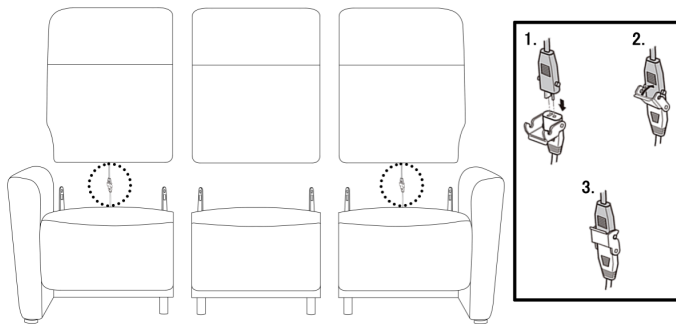

ASSEMBLY INSTRUCTION

MODEL: LN6737 LAUREN 3 SEATER ELECTRIC SOFA - 3311EE

HARDWARE LIST

NO	A	B	C	D	E	F	G
DESC							
QTY	1	1	1	1	1	1	1

STEP 1

STEP 2

STEP 3

STEP 4

STEP 5

ASSEMBLY INSTRUCTION

MODEL: LN6737 LAUREN 2 SEATER ELECTRIC SOFA - 2211EE

HARDWARE LIST

NO	A	B	C	D	E
DESC					
QTY	1	1	1	1	1

STEP 1

STEP 2

STEP 3