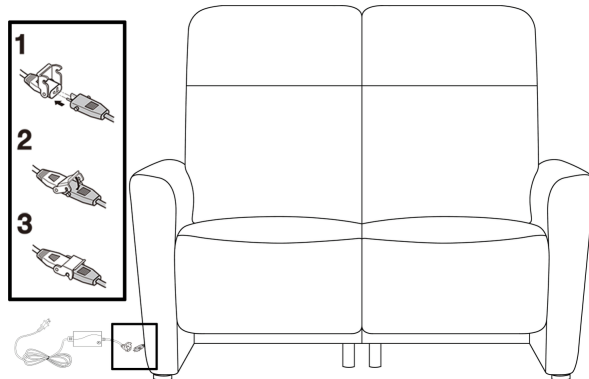

ASSEMBLY INSTRUCTION

MODEL: LN6737 LAUREN 3 SEATER ELECTRIC SOFA - 3311EE

HARDWARE LIST

NO	A	B	C	D	E	F	G
DESC							
QTY	1	1	1	1	1	1	1

STEP 1

STEP 2

STEP 3

STEP 4

STEP 5

ASSEMBLY INSTRUCTION

MODEL: LN6737 LAUREN 2 SEATER ELECTRIC SOFA - 2211EE

HARDWARE LIST

NO	A	B	C	D	E
DESC					
QTY	1	1	1	1	1

STEP 1

STEP 2

STEP 3

STEP 4

STEP 5

ASSEMBLY INSTRUCTION

MODEL: LN6737 LAUREN 2 SEATER FIXED SOFA - 2211

HARDWARE LIST			
NO	A	B	C
DESC			
QTY	1	1	1

STEP 1

ASSEMBLY INSTRUCTION

MODEL: LN6737 LAUREN 1 SEATER ELECTRIC SOFA - 1111E