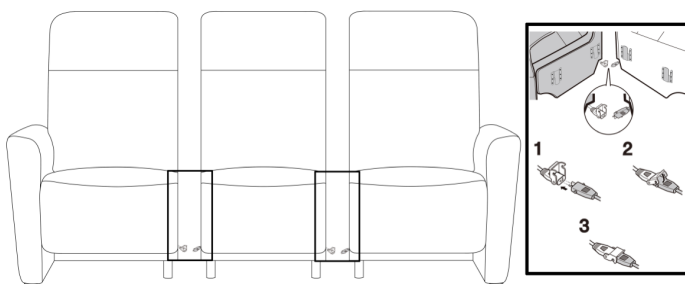

ASSEMBLY INSTRUCTION

MODEL: LN6737 LAUREN 3 SEATER ELECTRIC SOFA - 3311EE

HARDWARE LIST

NO	A	B	C	D	E	F	G
DESC							
QTY	1	1	1	1	1	1	1

STEP 1

STEP 2

STEP 3

STEP 4

STEP 5

ASSEMBLY INSTRUCTION

MODEL: LN6737 LAUREN 2 SEATER ELECTRIC SOFA - 2211EE

HARDWARE LIST

NO	A	B	C	D	E
DESC					
QTY	1	1	1	1	1

STEP 1

STEP 2

STEP 3