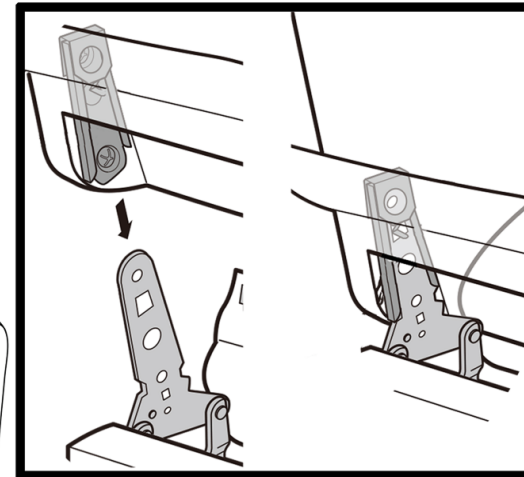

STEP 4

STEP 5

ASSEMBLY INSTRUCTION

MODEL: LN6737 LAUREN 2 SEATER FIXED SOFA - 2211

HARDWARE LIST			
NO	A	B	C
DESC			
QTY	1	1	1

STEP 1

ASSEMBLY INSTRUCTION

MODEL: LN6737 LAUREN 1 SEATER ELECTRIC SOFA - 1111E