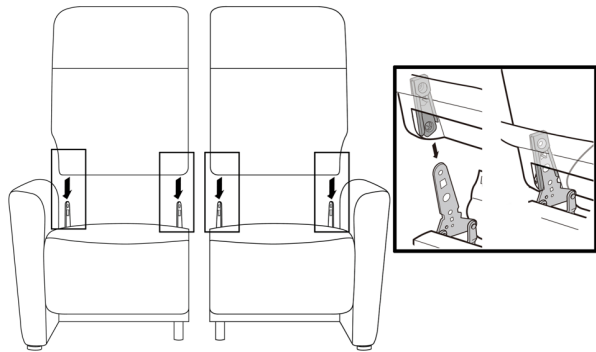

STEP 5

ASSEMBLY INSTRUCTION

MODEL: LN6737 LAUREN 2 SEATER ELECTRIC SOFA - 2211EE

HARDWARE LIST

NO	A	B	C	D	E
DESC					
QTY	1	1	1	1	1

STEP 1

STEP 2

STEP 3