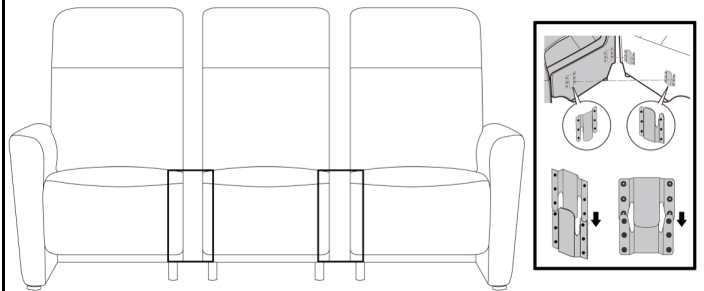

ASSEMBLY INSTRUCTION

MODEL: LN6737 LAUREN 3 SEATER ELECTRIC SOFA - 3311EE

HARDWARE LIST

NO	A	B	C	D	E	F	G
DESC							
QTY	1	1	1	1	1	1	1

STEP 1

STEP 2

STEP 3

STEP 4

STEP 5

ASSEMBLY INSTRUCTION

MODEL: LN6737 LAUREN 2 SEATER ELECTRIC SOFA - 2211EE

HARDWARE LIST

NO	A	B	C	D	E
DESC					
QTY	1	1	1	1	1

STEP 1

STEP 2

STEP 3