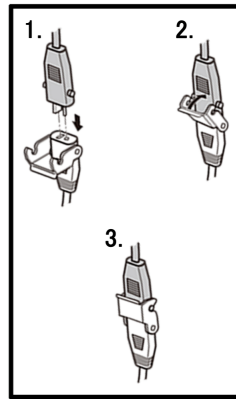

ASSEMBLY INSTRUCTION

MODEL: LN6737 LAUREN 1 SEATER ELECTRIC SOFA - 1111E

HARDWARE LIST

NO	A	B	C
DESC			
QTY	1	1	1

STEP 1