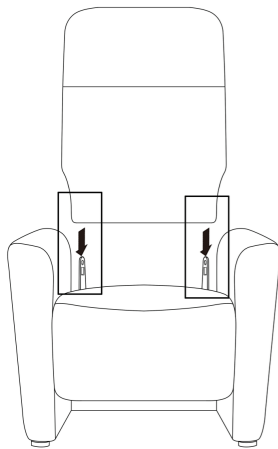

STEP 5

ASSEMBLY INSTRUCTION

MODEL: LN6737 LAUREN 2 SEATER ELECTRIC SOFA - 2211EE

HARDWARE LIST

NO	A	B	C	D	E
DESC					
QTY	1	1	1	1	1

STEP 1

STEP 2

STEP 3

STEP 4

STEP 5

ASSEMBLY INSTRUCTION

MODEL: LN6737 LAUREN 2 SEATER FIXED SOFA - 2211

HARDWARE LIST			
NO	A	B	C
DESC			
QTY	1	1	1

STEP 1

ASSEMBLY INSTRUCTION

MODEL: LN6737 LAUREN 1 SEATER ELECTRIC SOFA - 1111E

HARDWARE LIST

NO	A	B	C
DESC			
QTY	1	1	1

STEP 1

STEP 2

STEP 3

ASSEMBLY INSTRUCTION

MODEL: LN6737 LAUREN ELECTRIC SWIVEL CHAIR - 1111E-SW

HARDWARE LIST