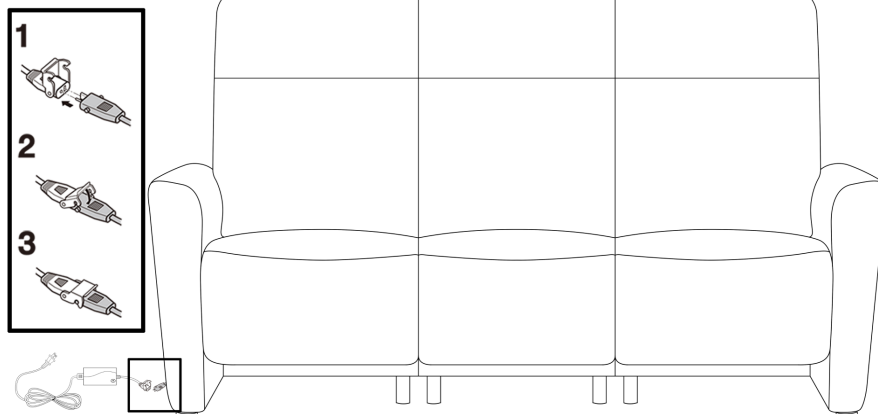

ASSEMBLY INSTRUCTION

MODEL: LN6737 LAUREN 3 SEATER ELECTRIC SOFA - 3311EE

HARDWARE LIST

NO	A	B	C	D	E	F	G
DESC							
QTY	1	1	1	1	1	1	1

STEP 1

STEP 2

STEP 3

STEP 4

STEP 5

ASSEMBLY INSTRUCTION

MODEL: LN6737 LAUREN 2 SEATER ELECTRIC SOFA - 2211EE

HARDWARE LIST

NO	A	B	C	D	E
DESC					
QTY	1	1	1	1	1

STEP 1

STEP 2

STEP 3