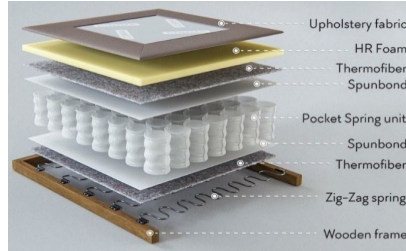

CONFORTLUXE - Technical description sheet

CALYPSO