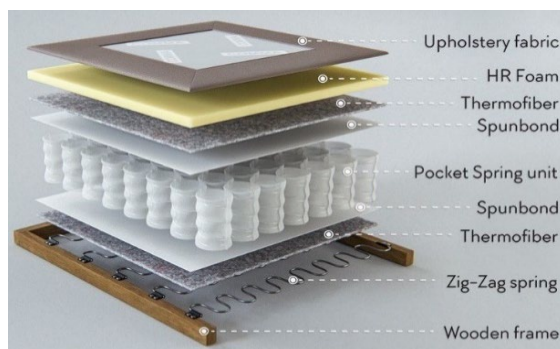

Interior layers seat :

Legs :

Material : Metal	Height (cm) : 4	Color :

Seating cushions :

☐ Fixed	☒ Loose	

Interior structure : Solid pine wood + plywood + chipboard