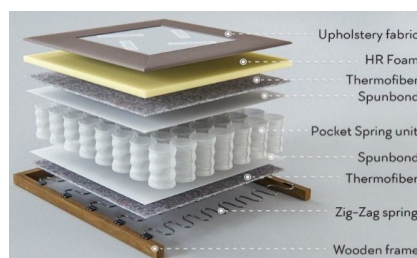

CONFORTLUXE - Technical description sheet

URBAN

Combination + width (cm)	Net weight Without packaging (kilos)	Dimensions in packaging (cm) + Volume (m3)	Gross weight With packaging (kilos)
100 26 cm BEAM	0,9	Dimensions : 101 x 27 x 12 Volume : 0,03	1,0
120 26 cm BEAM	1,0	Dimensions : 121 x 27 x 12 Volume : 0,04	1,1

Height (cm) : 85
Seat height (cm) : 43
Armrest height (cm) : 62

Depth (cm) : 104
Seat depth (cm) : 45
Armrest width (cm) : 16

Type of packaging : Bullpack reinforced with cardboard

Upholstery : (See price list Ultima)

Furnishing :

Seat - standard	☒ PU foam	☒ Pocket spring	Density (kg/m³) : 28
Seat - hard (on demand)	☒ PU foam	☒ Pocket spring	Density (kg/m³) : 37
Back	☒ PU foam	☒ Flocca	Density (kg/m³) : 23
Arm	☒ PU foam	☐ Flocca	Density (kg/m³) : 23

Suspension seat :

☒ Z-Spring/Nossag	☐ Webbing/Sangles	

Interior layers seat :